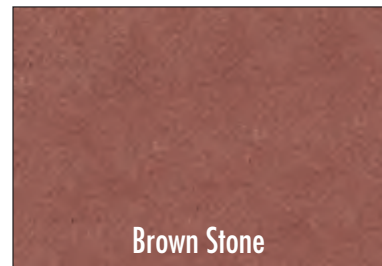

## C<sup>2</sup> Tint™

COLOR TINT  
FOR INTERIOR CONCRETE

*Penetrating translucent color treatment for interior concrete floors*

Mocha

Light Roast

Espresso

Desert Sand

Amber

Bronze

Georgia Clay

Brown Stone

Rose Quartz

Red Rock

Painted Desert

Copper Patina

Emerald

Serpentine

Blue Stone

Caribbean Blue

Ocean Blue

Amethyst

Concrete Gray

Welsh Slate

# CRETE COLORS INTERNATIONAL

The colors on this page are for representation only. Color results cannot be guaranteed.  
Actual colors may vary. Test samples must be applied

Black