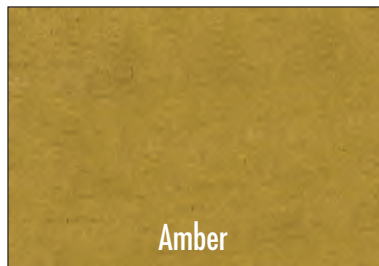

## C<sup>2</sup> Tint™

COLOR TINT  
FOR INTERIOR CONCRETE

*Penetrating translucent color treatment for interior concrete floors*

Mocha

Light Roast

Espresso

Desert Sand

Amber