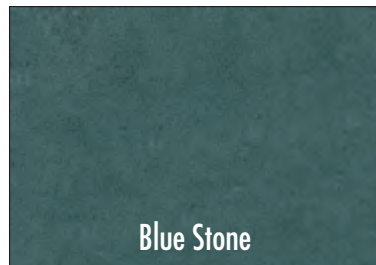

## C<sup>2</sup> Tint™

COLOR TINT  
FOR INTERIOR CONCRETE

*Penetrating translucent color treatment for interior concrete floors*

Mocha

Light Roast

Espresso

Desert Sand

Amber

Bronze

Georgia Clay

Brown Stone

Rose Quartz

Red Rock

Painted Desert

Copper Patina

Emerald

Serpentine

Blue Stone

Caribbean Blue

Ocean Blue

Amethyst

Concrete Gray

Welsh Slate

# CRETE COLORS INTERNATIONAL

The colors on this page are for representation only. Color results cannot be guaranteed.  
Actual colors may vary. Test samples must be applied

Black