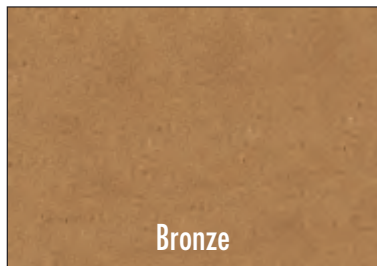

## C<sup>2</sup> Tint™

COLOR TINT  
FOR INTERIOR CONCRETE

*Penetrating translucent color treatment for interior concrete floors*

Mocha

Light Roast

Espresso

Desert Sand

Amber

Bronze

Georgia Clay

Brown Stone

Rose Quartz

Red Rock

Painted Desert

Copper Patina

Emerald