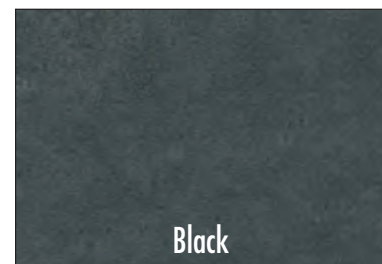

## C<sup>2</sup> Tint™

COLOR TINT  
FOR INTERIOR CONCRETE

*Penetrating translucent color treatment for interior concrete floors*

Mocha

Light Roast

Espresso

Desert Sand

Amber

Bronze

Georgia Clay

Brown Stone

Rose Quartz

Red Rock

Painted Desert

Copper Patina

Emerald

Serpentine

Blue Stone

Caribbean Blue

Ocean Blue

Amethyst

Concrete Gray

Welsh Slate

# CRETE COLORS INTERNATIONAL

The colors on this page are for representation only. Color results cannot be guaranteed.  
Actual colors may vary. Test samples must be applied

Black