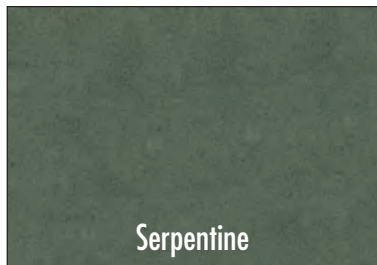

## C<sup>2</sup> Tint™

COLOR TINT  
FOR INTERIOR CONCRETE

*Penetrating translucent color treatment for interior concrete floors*

Mocha

Light Roast

Espresso

Desert Sand

Amber

Bronze

Georgia Clay

Brown Stone

Rose Quartz

Red Rock

Painted Desert

Copper Patina

Emerald

Serpentine

Blue Stone

Caribbean Blue

Ocean Blue

Amethyst

Concrete Gray

Welsh Slate