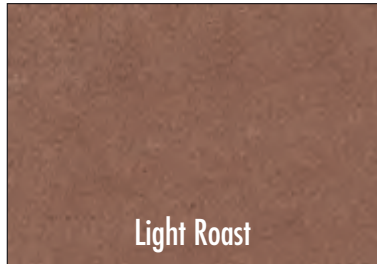

## C<sup>2</sup> Tint™

COLOR TINT  
FOR INTERIOR CONCRETE

*Penetrating translucent color treatment for interior concrete floors*

Mocha

Light Roast

Espresso

Desert Sand

Amber

Bronze

Georgia Clay

Brown Stone

Rose Quartz

Red Rock

Painted Desert

Copper Patina

Emerald

Serpentine

Blue Stone

Caribbean Blue

Ocean Blue

Amethyst

Concrete Gray

Welsh Slate

# CRETE COLORS INTERNATIONAL

The colors on this page are for representation only. Color results cannot be guaranteed.  
Actual colors may vary. Test samples must be applied

Black