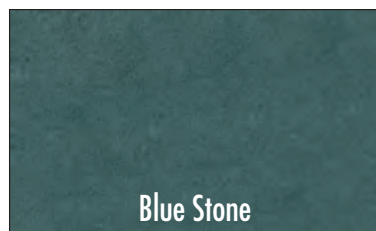

ColorHard

One-step color & hardener for interior and exterior concrete floors

** Recommended for interior use only.*

Mocha

Light Roast

Espresso

Desert Sand

Amber

Bronze

Georgia Clay

Brown Stone

* Rose Quartz

* Red Rock

* Painted Desert

* Copper Patina

* Emerald

* Serpentine

Blue Stone

Caribbean Blue

Concrete Gray

* Welsh Slate

Graphite

Black

White