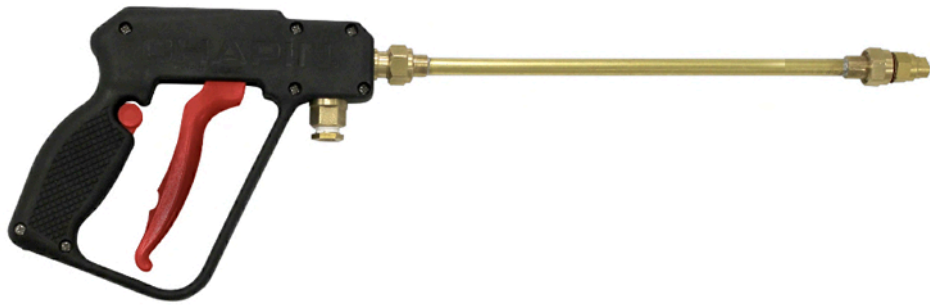

Metal D Handle

Wide Mouth Opening

IMPROVED chemical resistant hose resists chemical attack, crimping, cracking and leaking

Good for concentrations of Acetone up to 80%

1 9 2 4 9
3.5 G / 13.2 L

Resistant to Most Extreme Chemicals and High Concentrations of Acetone, Naphtha, Xylene and Toluene.

Metal Ergo Handle

IMPROVED chemical resistant hose resists chemical attack, crimping, cracking and leaking

Exclusive TRI-POXY lined steel for triple protection against corrosion, rust and damage from denting

Holster keeps shut-off tips secure

Good for concentrations of Acetone up to 80%

SPRAYS 30-35% SOLIDS

C² Sprayers are designed to allow effortless and even application of C² Products without wasting a single drop of product.

HOW IT WORKS:

The O-ring seals at the end of the wand for a non-drip shut off. The wand can be removed and nozzle can be attached directly to grip with **complete** dripless function.

Removable valve Shaft
Removable Poppet (SEAL)